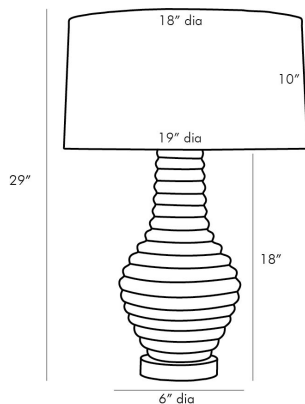

## BARTOLI LAMP

17497-659

H: 29 IN, Dia: 19.00 IN

Amalfi Porcelain, Gold Leafed Wood

Contract Suitable As Is

The Bartoli creates a brilliantly illuminated mise-en-scène in any space it occupies. Large ridges staircase—almost barrel—the traditional silhouette. An Amalfi reactive glaze finish pulls on the highs and lows of its textured façade creating an almost two-tone effect. Stylishly showcased on a circular wooden base finished in gold leaf for a more elevated look. Topped with an ivory microfiber drum shade with off-white cotton lining

### DIMENSIONS

Shade	18.00 IN
Shade Dia	Dia: 19.00 IN, Side: 10 IN
Body	H: 18 IN, Dia: 9.00 IN
Base	H: 1 IN, Dia: 6.00 IN
Neck	H: 1 IN, Dia: 1.00 IN
Foot Print	Dia: 6.00 IN
Harp	8.5 IN